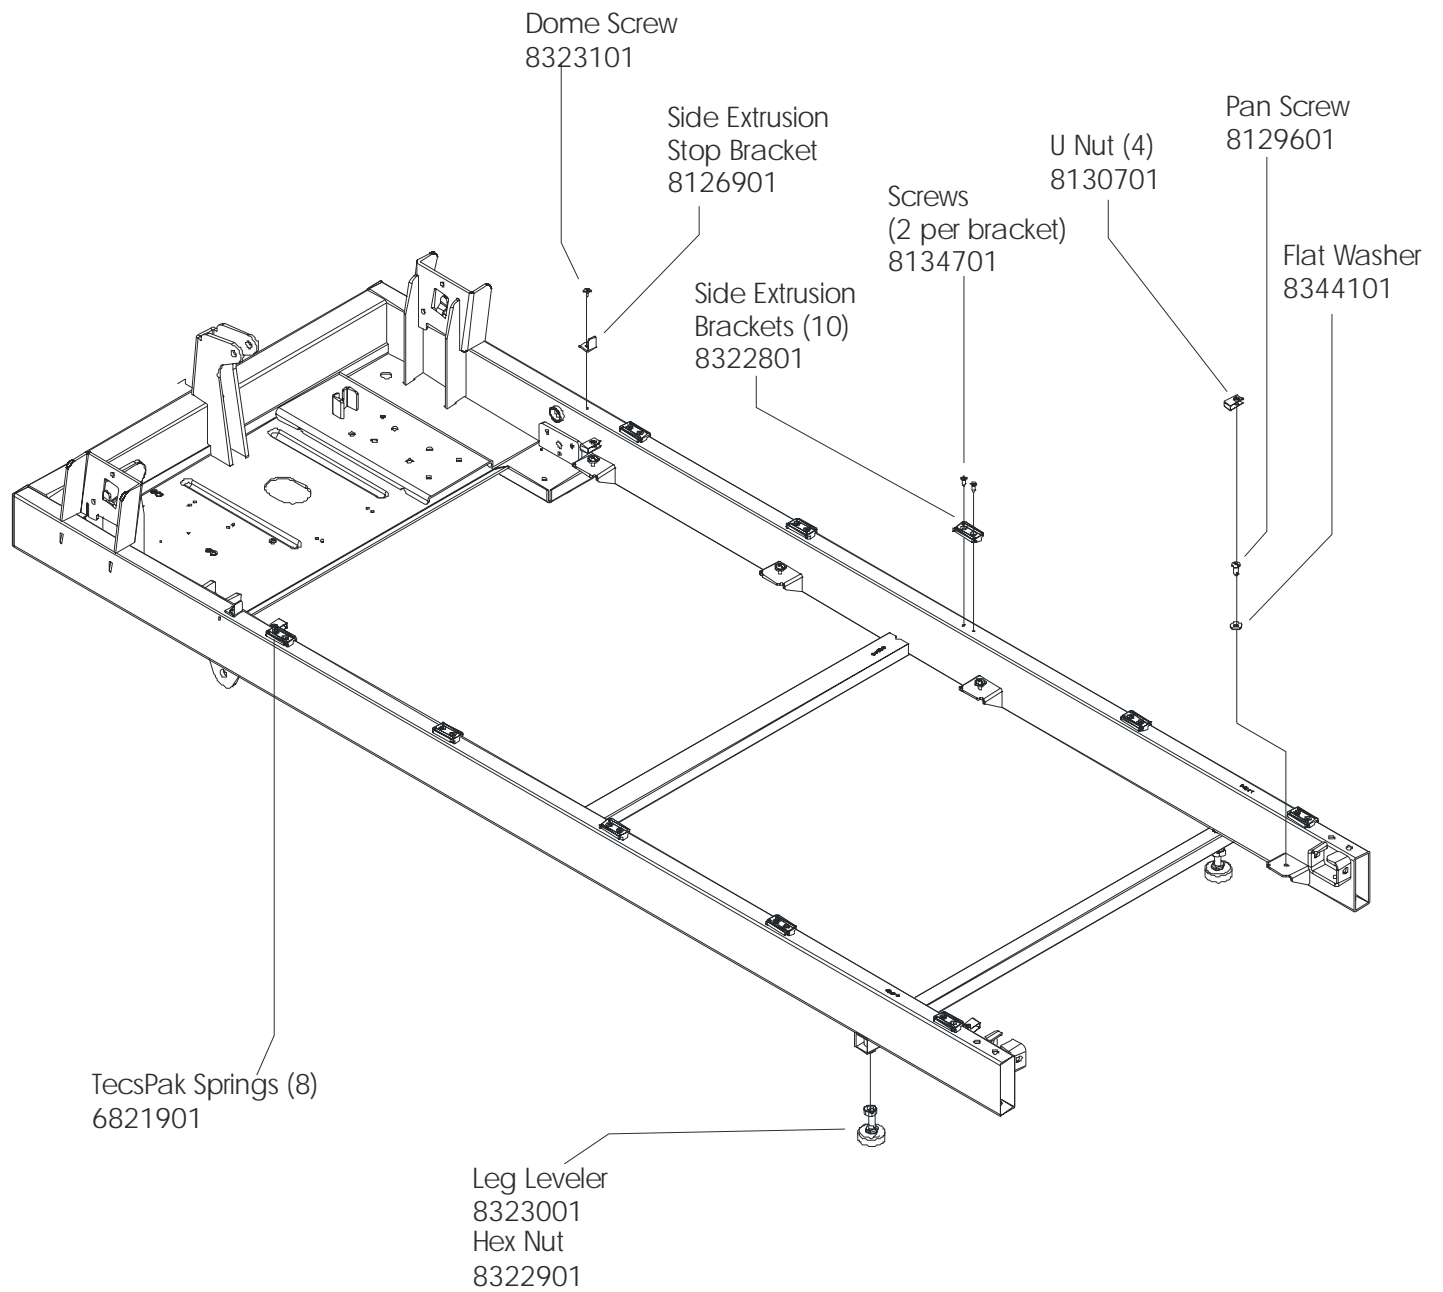

LifeFitness

T3 Consumer Treadmill

Customer Support Services
PARTS MANUAL revised 04 Feb 2011

Console	3
Console Bracket Assembly and Covers	4
Handlebar and Horizontal Bar	5
Striding Belt, Deck, and Rollers.....	6
Motor Cover, Extrusions, and End Caps	7
Uprights	8
Drive Motor, Lift Motor, and Motor Controller.....	9
Deck Springs and Side Extrusion Brackets	10
On/Off Switch, Circuit Breaker, Main Cable, and AC Inlet	11
Transport Wheels, Leg Levelers, and Hardware Bag.....	12
Cables and Miscellaneous	13
Wiring Diagram.....	14

Description	Part No.
BASIC TREADMILL CONSOLE ENG/ENG+MET	BAST-000X-0102
BASIC TREADMILL CONSOLE GER/MET	BAST-020X-0102
ADVANCED TREADMILL CONSOLE ENG/ENG+MET	ADVT-000X-0102
ADVANCED TREADMILL CONSOLE GER/MET	ADVT-020X-0102
CONSOLE-TO-CONSOLE-BASE-ASSEMBLY BOLT	8134001

T3 Consumer Treadmill
 Console Bracket Assembly and Covers

T3-XXXX-0102
 S/N

NOTE:
If replacing either the running belt or the deck, a bottle of silicone (part #8168601) must be ordered.

T3 Consumer Treadmill
 Drive Motor, Lift Motor, and Motor Controller

T3-XXXX-0102
 S/N

Description	Part No.
User/Assy. Manual (English)	8288401
User/Assy. Manual (Ger/Met)	8288501
Hardware Bag Assembly	8292101
Touchup Paint	8186301
CABLE; MOTOR-CONTROL, UPRIGHT, T3	8336201
CABLE, UPRIGHT	8174301
CABLE, CONSOLE, UPRIGHT	8174201
CABLE1, CONSOLE, INTERCONNECT	8174001
CABLE2, CONSOLE, INTERCONNECT	8174101
WIRE, CONTACT HR CONNECT	8344201
WIRE, CONNECT	8344301